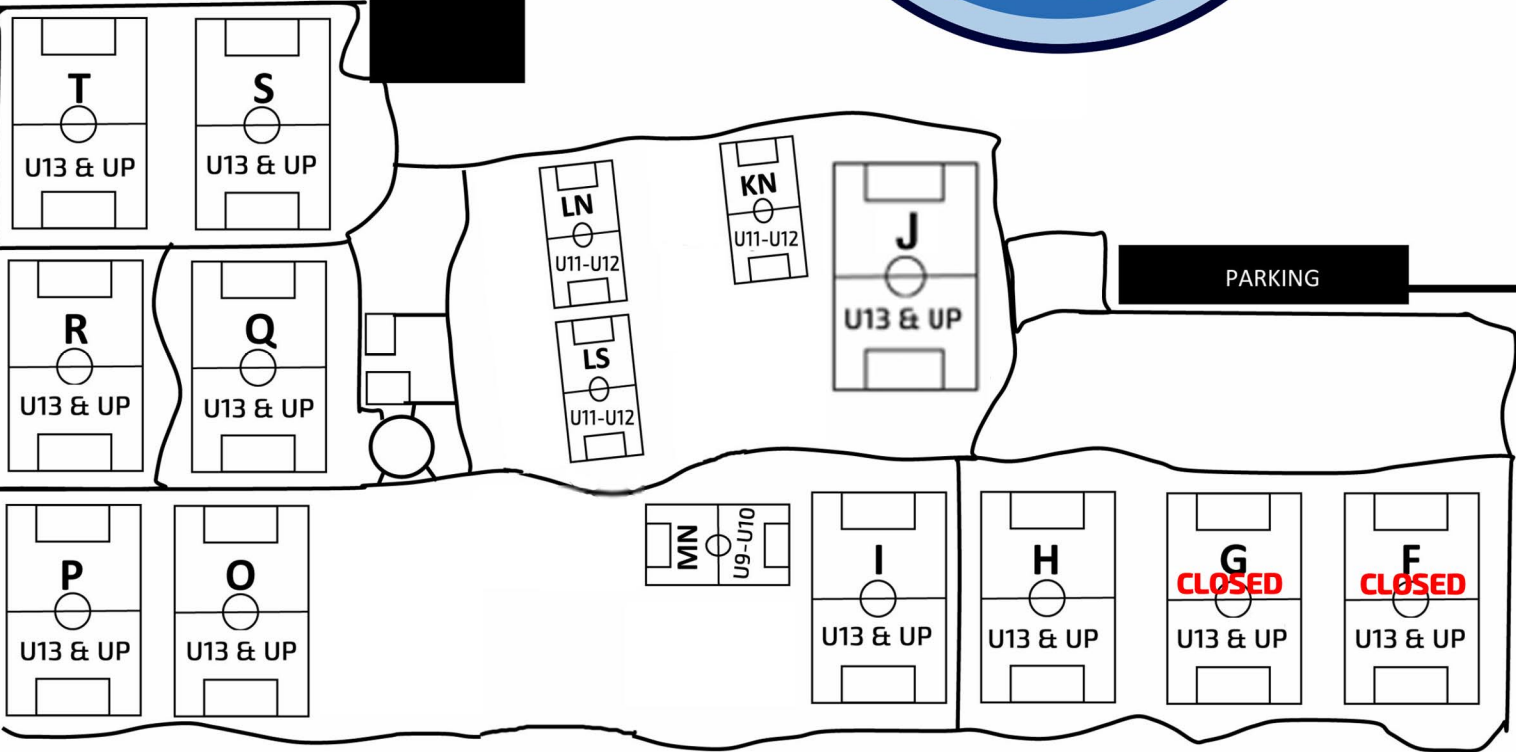

WEST JORDAN SOCCER COMPLEX

4343 New Bingham Hwy
West Jordan, UT 84088

New Bingham Highway

PARKING

4000 West